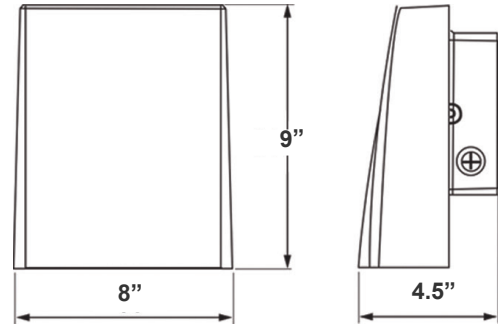

# LWAX SERIES Outdoor Lighting

LWAX-MD-20-50W-MCTP

**WESTGATE**  
THE FUTURE IS HERE...AND IT'S QUITE BRIGHT!

Customer Name: \_\_\_\_\_

Project Name: \_\_\_\_\_

Note: \_\_\_\_\_

Type: \_\_\_\_\_

**8" (W) x 9" (H) x 4.5" (D)**