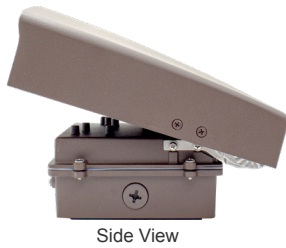

Other Views:

Side View