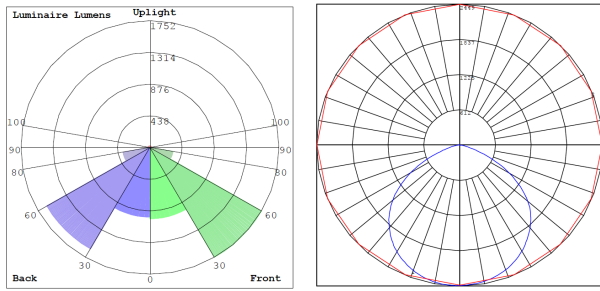

Photometrics: LWAX-MD-20-50W-MCTP

BUD Rating: B2-U2-G1